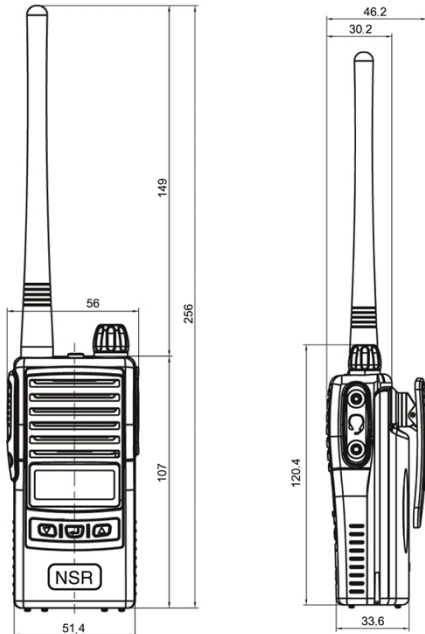

## SPECIFICATIONS

### ● TECHNICAL FEATURE

- Output Power: High 3.0 W / Low 0.5 W
- Communication Methods: Simplex
- Warming Up Time: Within 5 sec
- Squelch Control: ✓
- Dual Watch: ✓
- Key Locking: ✓
- Battery Save Mode: ✓
- Beep Establishment: ✓
- Location Indication: ✓
- Operating Temperature: -20°C~+60°C
- Size: 256 (H)×56 (W)×46.2 (D) mm
- Weight: 280 g (Transceiver + Battery)
- IP Grade: IP66 (Transceiver / Antenna / Battery)  
IP22 (Charger / Adaptor)
- Ex Code: Exib IIB T4 Gb
- Battery Capacity: 2200 mAh
- Battery Voltage: DC 7.2 V

## SIZE DIMENSION